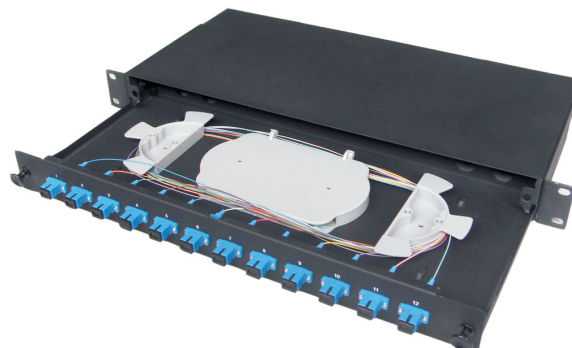

Application:

- Optical Access Network (OAN)
- Data processing centers
- Cable television (CATV)
- local area network (LAN)
- Coarse Wavelength Division Multiplexer (CWDM)

GPX08X4

Features:

- Removable panel design can meet different requirements
- Fit for 19" rack
- Suitable for SC、LC、FC、ST, etc.

Description:

The case is made of cold rolled steel sheet, electrostatic spraying, provide 12&48 single and double adapter, available for SC/LC/FC/ST.

Performance:

Operating condition

- Operating temperature: $-25^{\circ}\text{C} \sim +40^{\circ}\text{C}$
- Storage temperature: $-25^{\circ}\text{C} \sim +55^{\circ}\text{C}$
- Relative humidity: $\leq 85\%$ ($+30^{\circ}\text{C}$)
- Air pressure: $70\text{Kpa} \sim 106\text{Kpa}$
- Color: Black

Dimension:

Model	Dimension (LxWxH)
GPX08X4-12-S	483mm×206mm×1U
GPX08X4-12-D	483mm×206mm×1U
GPX08X4-24-S	483mm×206mm×1U
GPX08X4-24-D	483mm×206mm×1U
GPX08X4-36-S	483mm×206mm×1U
GPX08X4-36-D	483mm×206mm×1U
GPX08X4-48-S	483mm×206mm×1U
GPX08X4-48-D	483mm×206mm×1U
GPX08X4-96-2×D(LC)	483mm×206mm×1U

GPX08X4

SC (Simplex)/LC (SC Feet), 6 Pots

SC (Simplex)/LC (SC Feet), 12 Pots

SC (Simplex)/LC (SC Feet), 24 Pots

SC (Duplex)/LC (Quad), 6 Pots

SC (Duplex)/LC (Quad), 12 Pots

SC (Duplex)/LC (Quad), 18 Pots

SC (Duplex)/LC (Quad), 24 Pots